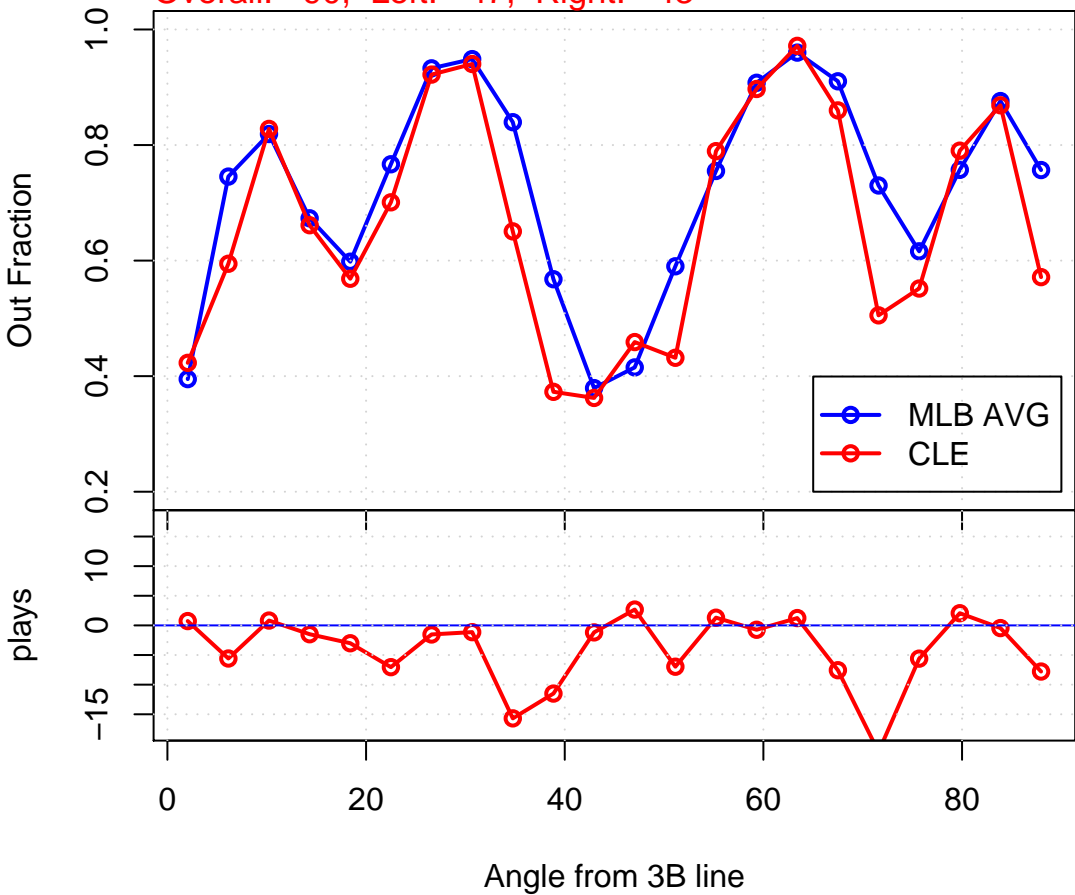

Infield Defense: CLE – 2006

Overall: -90, Left: -47, Right: -43