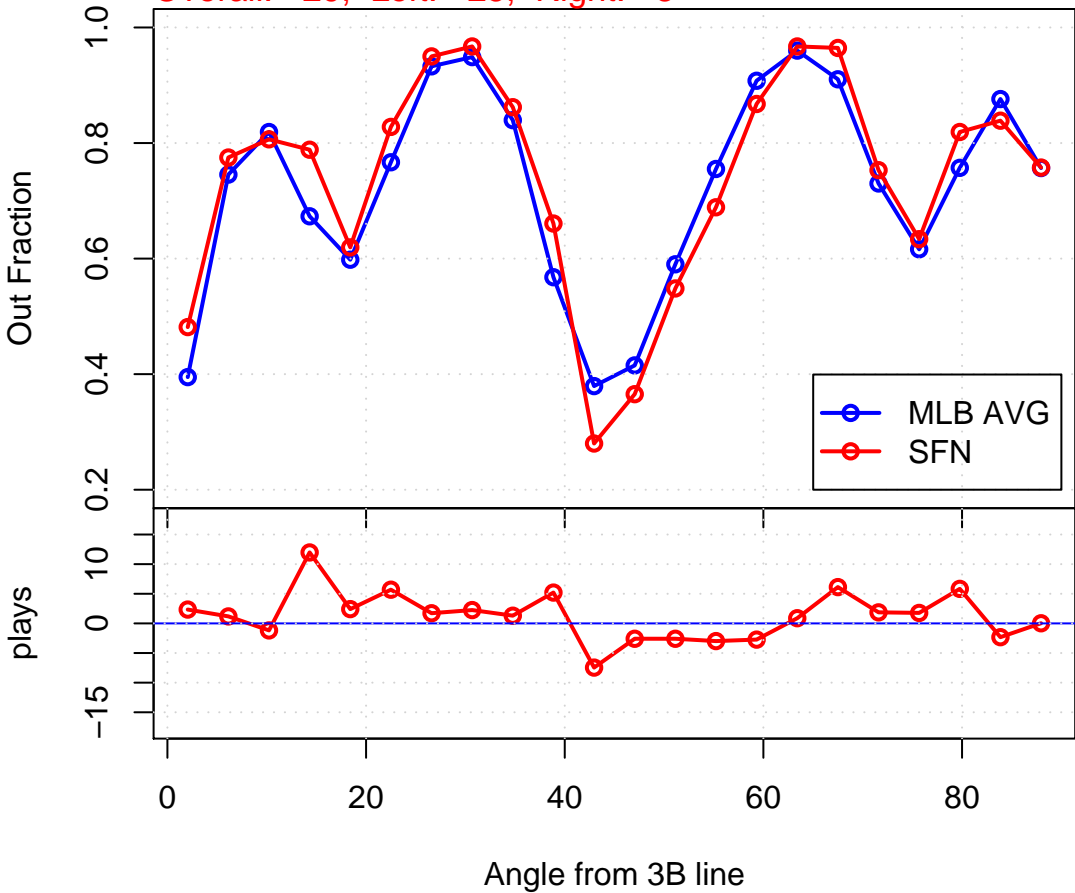

Overall: +5, Left: +13, Right: -7

Infield Defense: LAN – 2006

Overall: -8, Left: +6, Right: -14

Infield Defense: SFN – 2006

Overall: +29, Left: +25, Right: +3

Infield Defense: SDN – 2006

Overall: +30, Left: +21, Right: +9