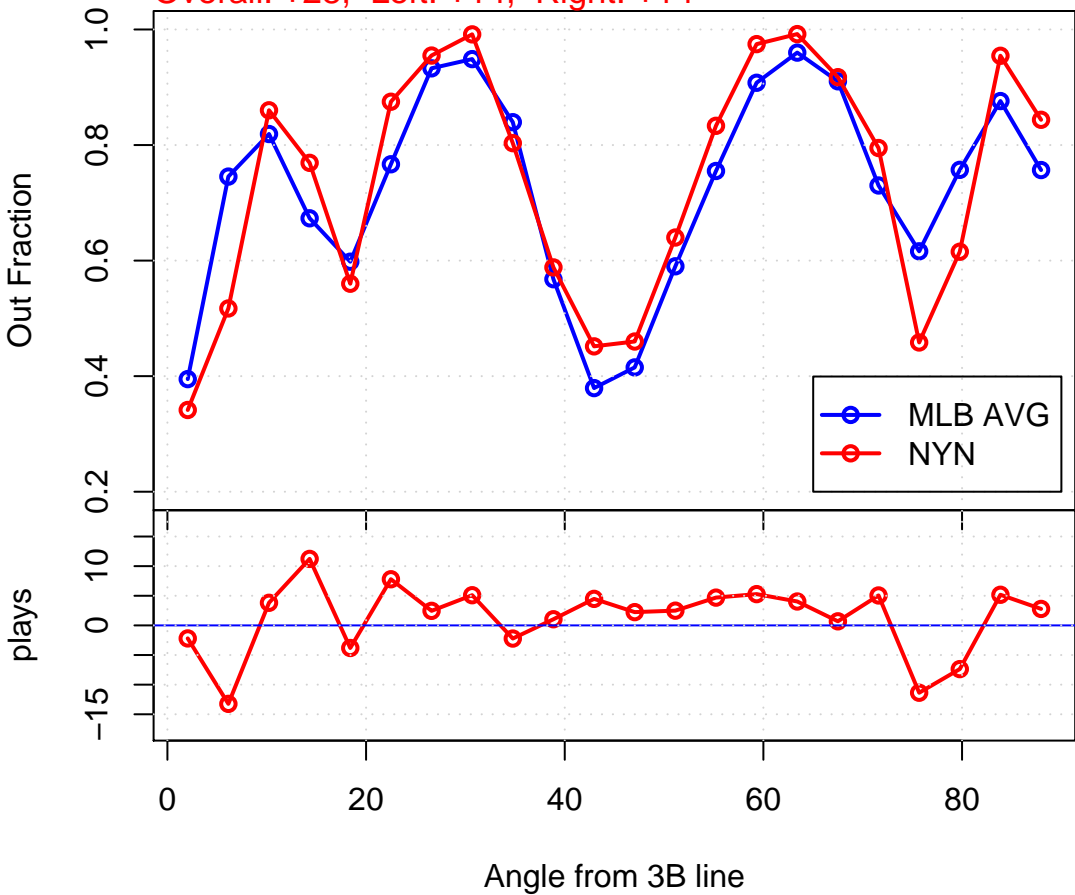

Infield Defense: NYN – 2006

Overall: +28, Left: +14, Right: +14