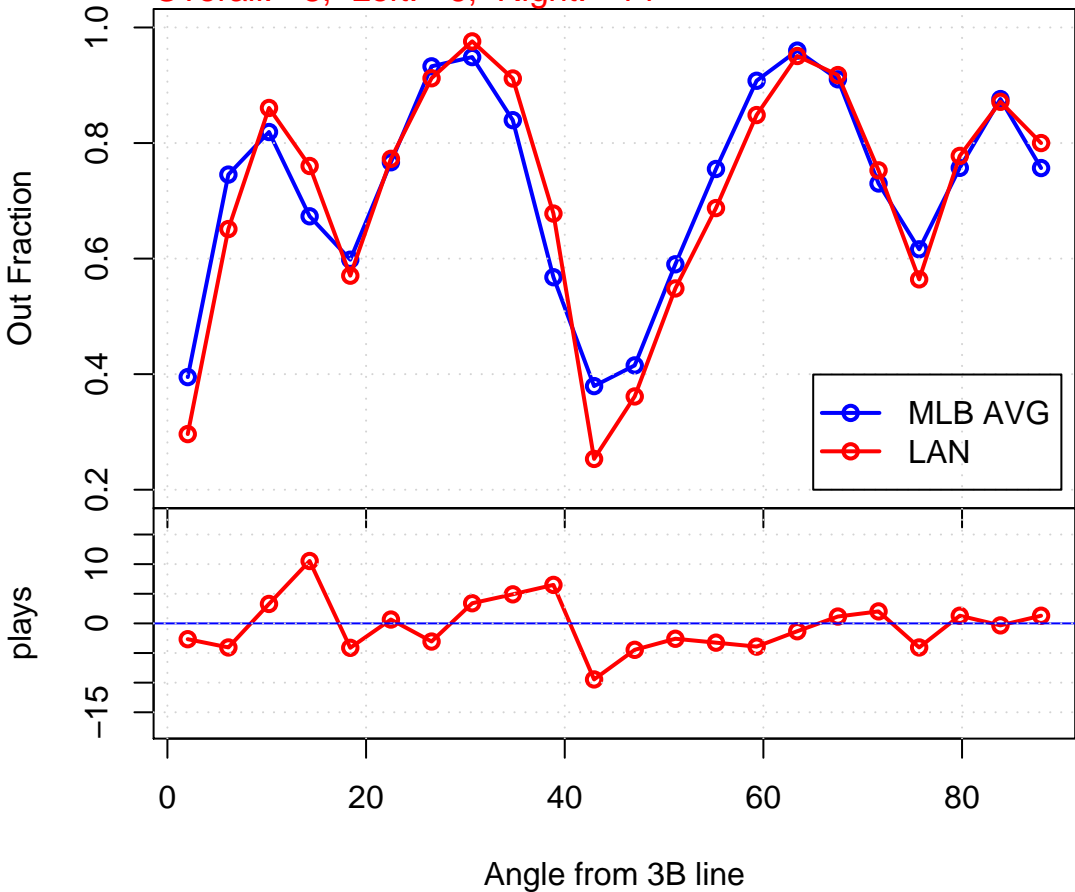

Infield Defense: CHN – 2006

Overall: -8, Left: -10, Right: +2

Infield Defense: CIN – 2006

Overall: -25, Left: -22, Right: -3

Infield Defense: PIT – 2006

Overall: -16, Left: -14, Right: -2

Infield Defense: MIL – 2006

Overall: +5, Left: +13, Right: -7

Infield Defense: LAN – 2006

Overall: -8, Left: +6, Right: -14

Infield Defense: SFN – 2006

Overall: +29, Left: +25, Right: +3

Infield Defense: SDN – 2006

Overall: +30, Left: +21, Right: +9