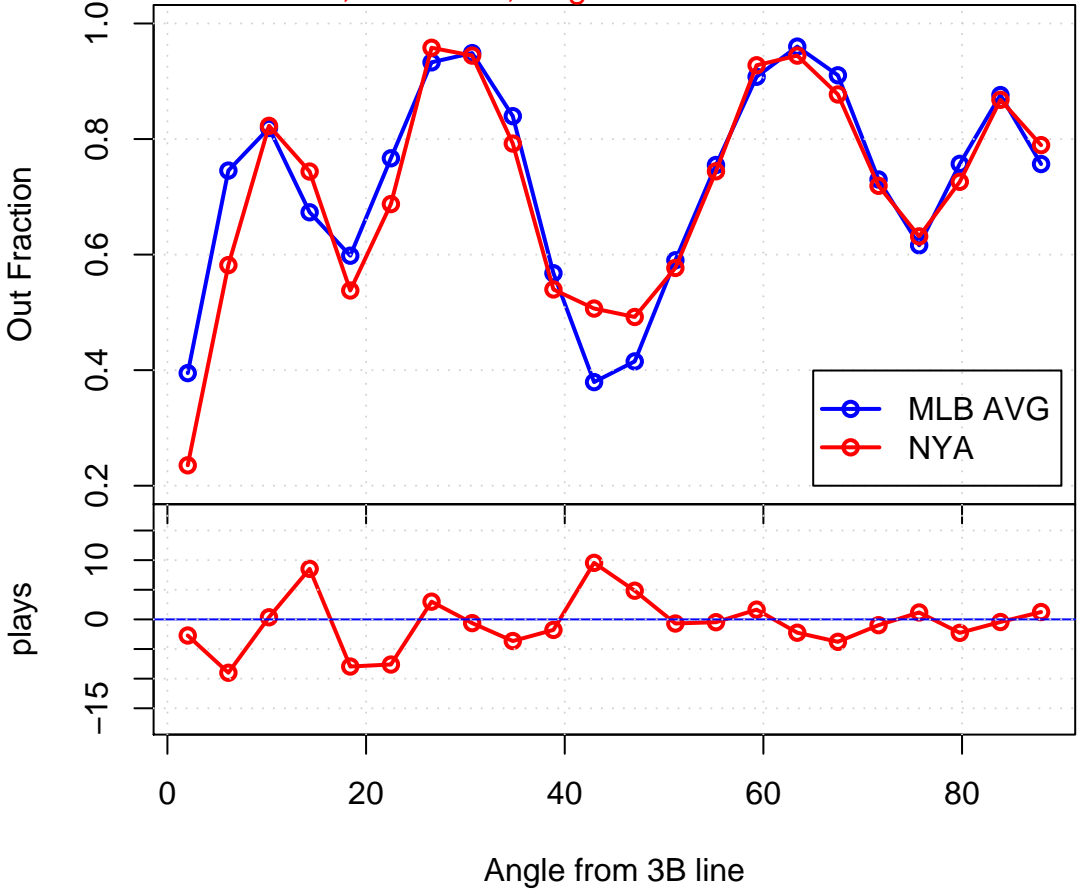

Infield Defense: BOS – 2006

Overall: 0, Left: +8, Right: -8

Infield Defense: NYA – 2006

Overall: -14, Left: -12, Right: -2

Infield Defense: TOR – 2006

Overall: +18, Left: -10, Right: +28

Infield Defense: BAL – 2006

Overall: -40, Left: -26, Right: -14

Infield Defense: TBA – 2006

Overall: -38, Left: -10, Right: -28

Infield Defense: MIN – 2006

Overall: -11, Left: +12, Right: -22

Infield Defense: DET – 2006

Overall: +40, Left: +8, Right: +32