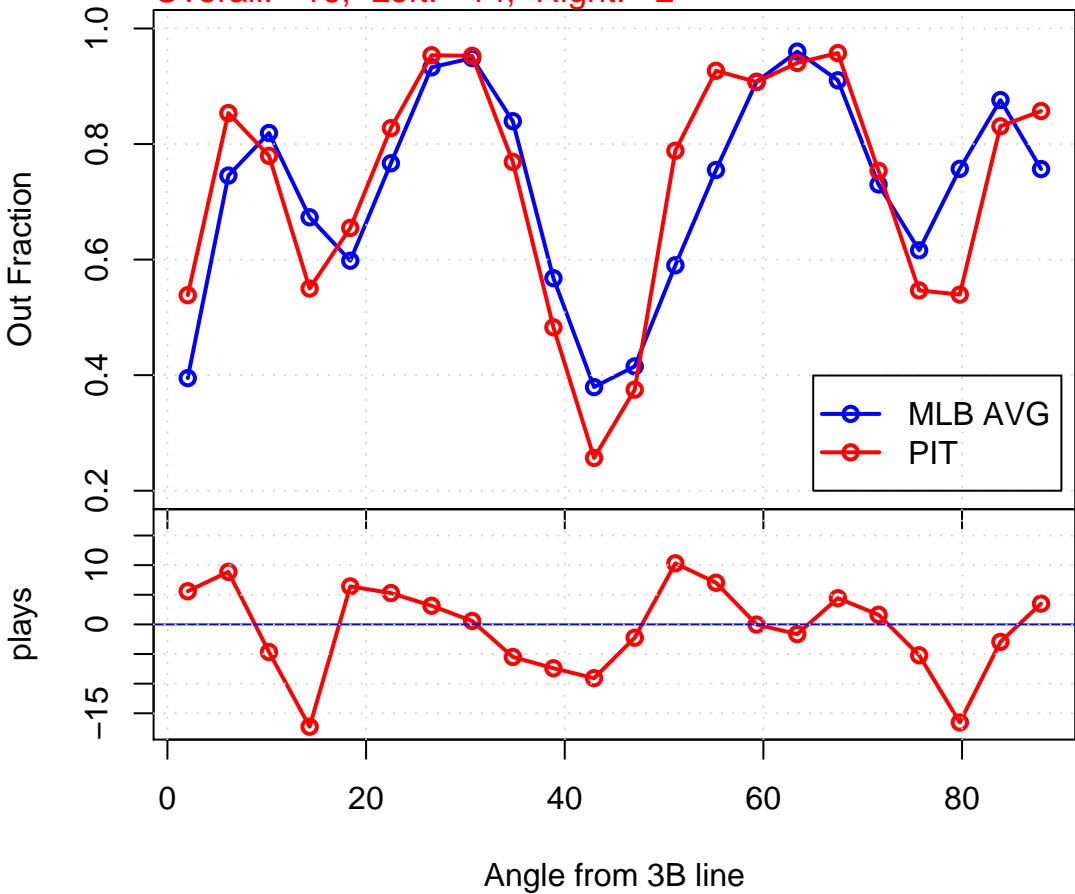

Infield Defense: CHN – 2006

Overall: -8, Left: -10, Right: +2

Infield Defense: CIN – 2006

Overall: -25, Left: -22, Right: -3

Infield Defense: PIT – 2006

Overall: -16, Left: -14, Right: -2

Infield Defense: MIL – 2006

Overall: +5, Left: +13, Right: -7

Infield Defense: LAN – 2006

Overall: -8, Left: +6, Right: -14

Infield Defense: SFN – 2006

Overall: +29, Left: +25, Right: +3

Infield Defense: SDN – 2006

Overall: +30, Left: +21, Right: +9