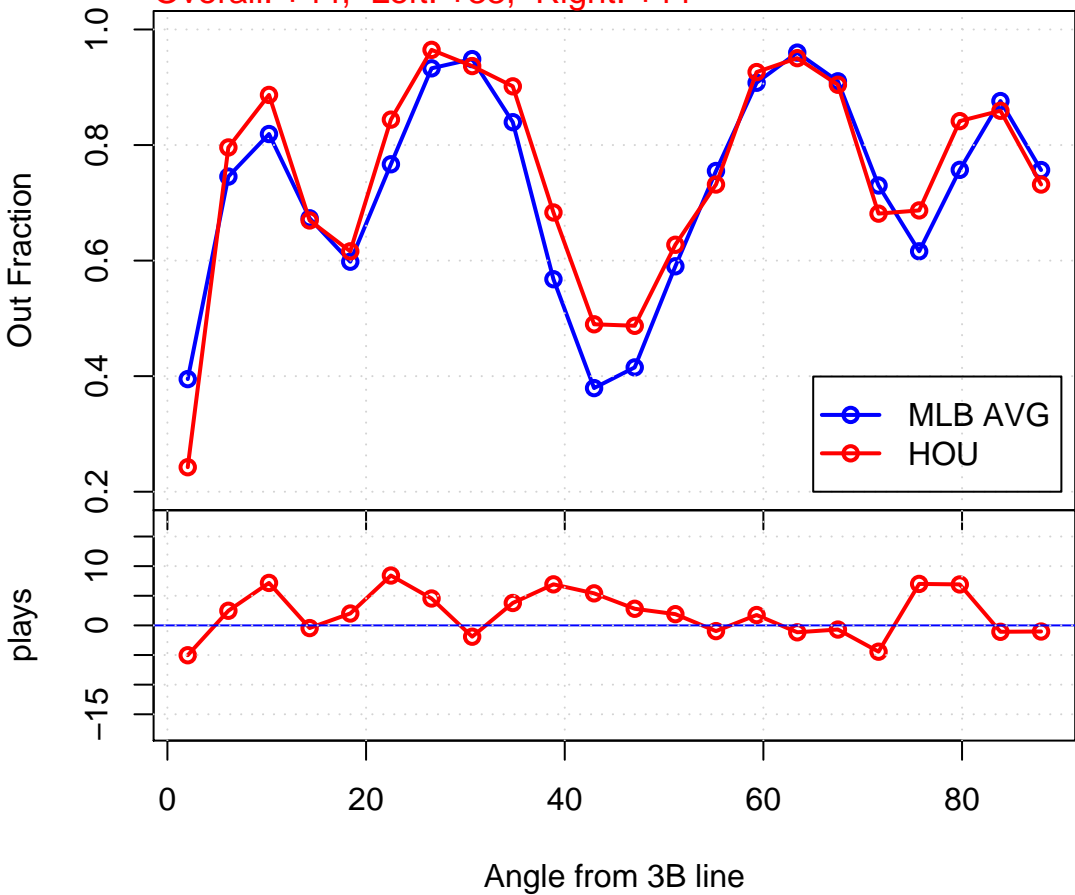

Overall: +15, Left: +10, Right: +5

Infield Defense: WAS – 2006

Overall: -22, Left: -10, Right: -13

Infield Defense: SLN – 2006

Overall: +29, Left: +9, Right: +20

Infield Defense: HOU – 2006

Overall: +44, Left: +33, Right: +11