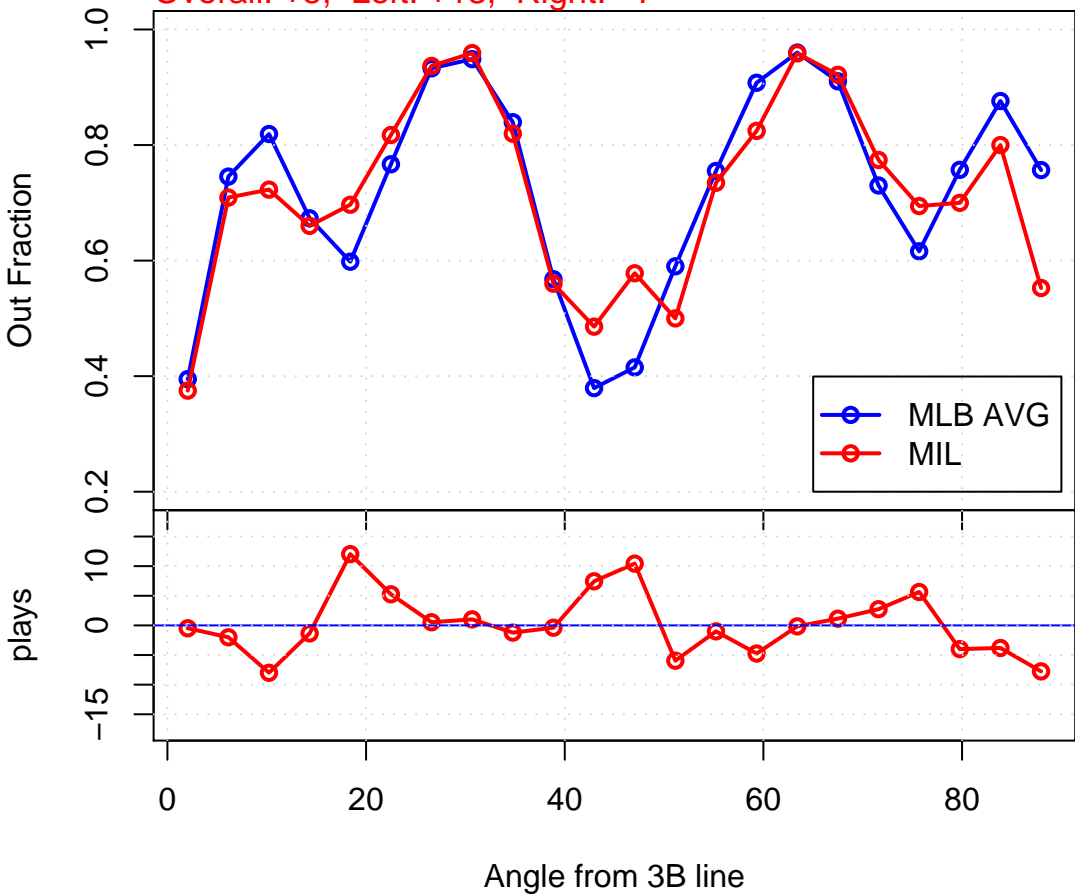

Infield Defense: CHN – 2006

Overall: -8, Left: -10, Right: +2

Infield Defense: CIN – 2006

Overall: -25, Left: -22, Right: -3

Infield Defense: PIT – 2006

Overall: -16, Left: -14, Right: -2

Infield Defense: MIL – 2006

Overall: +5, Left: +13, Right: -7

Infield Defense: LAN – 2006

Overall: -8, Left: +6, Right: -14

Infield Defense: SFN – 2006

Overall: +29, Left: +25, Right: +3

Infield Defense: SDN – 2006

Overall: +30, Left: +21, Right: +9