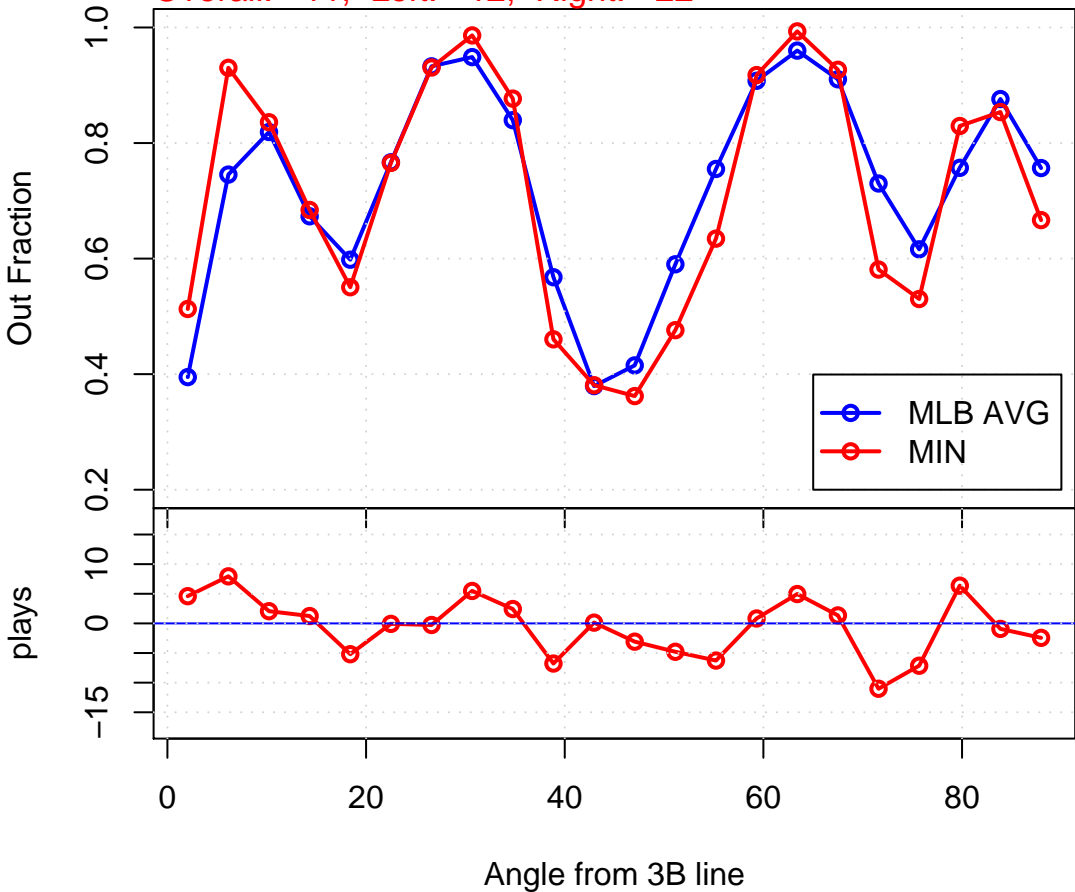

Overall: -40, Left: -26, Right: -14

Infield Defense: TBA – 2006

Overall: -38, Left: -10, Right: -28

Infield Defense: MIN – 2006

Overall: -11, Left: +12, Right: -22

Infield Defense: DET – 2006

Overall: +40, Left: +8, Right: +32