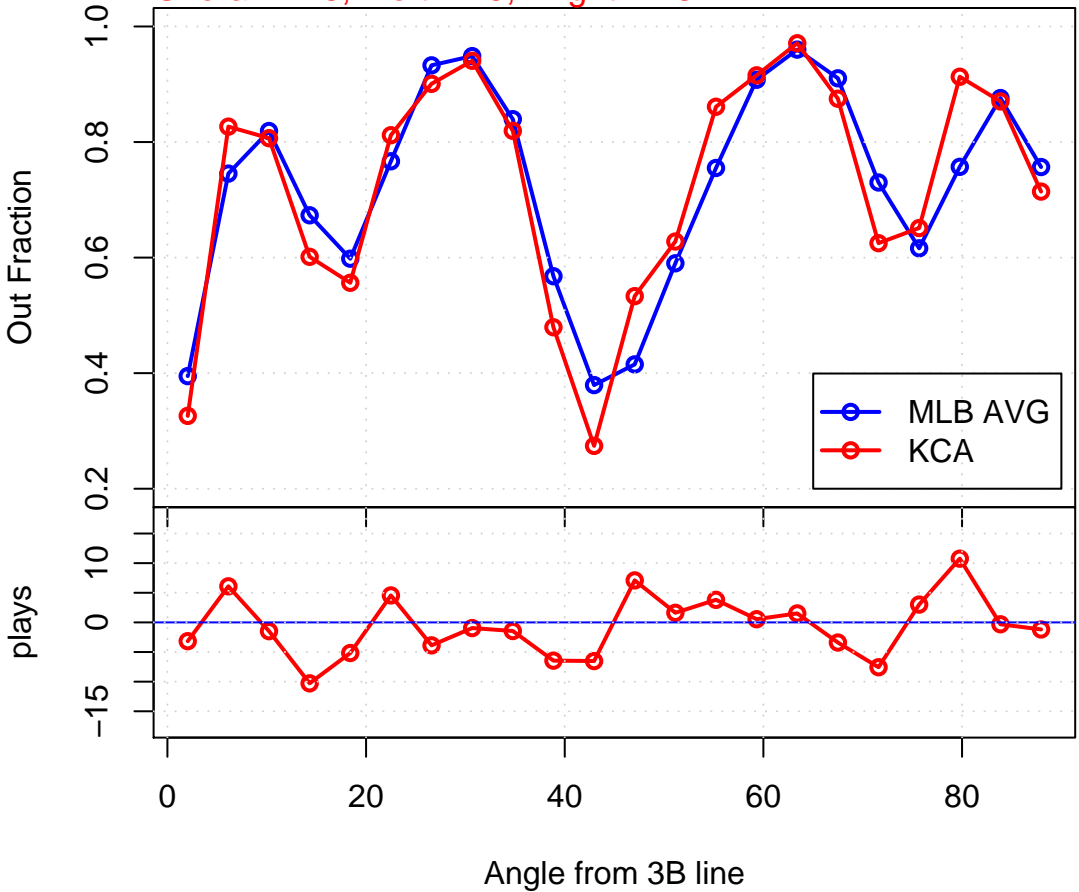

Infield Defense: CHA – 2006

Overall: +2, Left: +18, Right: -16

Infield Defense: CLE – 2006

Overall: -90, Left: -47, Right: -43

Infield Defense: KCA – 2006

Overall: -13, Left: -29, Right: +16

Infield Defense: OAK – 2006

Overall: 0, Left: -7, Right: +7

Infield Defense: ANA – 2006

Overall: -15, Left: -23, Right: +8

Infield Defense: TEX – 2006

Overall: -12, Left: -12, Right: 0

Infield Defense: SEA – 2006

Overall: -3, Left: -5, Right: +2