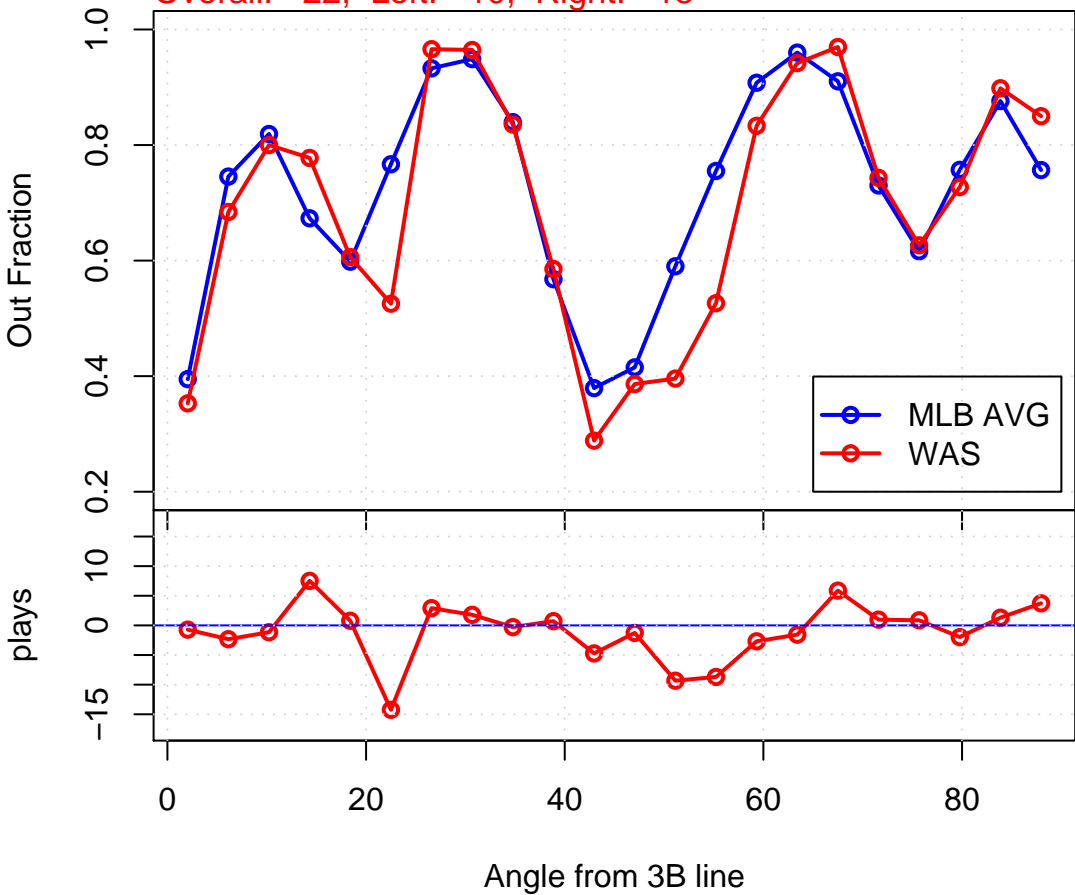

Infield Defense: NYN – 2006

Overall: +28, Left: +14, Right: +14

Infield Defense: PHI – 2006

Overall: +23, Left: +7, Right: +16

Infield Defense: ATL – 2006

Overall: +1, Left: -1, Right: +1

Infield Defense: FLO – 2006

Overall: +15, Left: +10, Right: +5

Infield Defense: WAS – 2006

Overall: -22, Left: -10, Right: -13

Infield Defense: SLN – 2006

Overall: +29, Left: +9, Right: +20

Infield Defense: HOU – 2006

Overall: +44, Left: +33, Right: +11