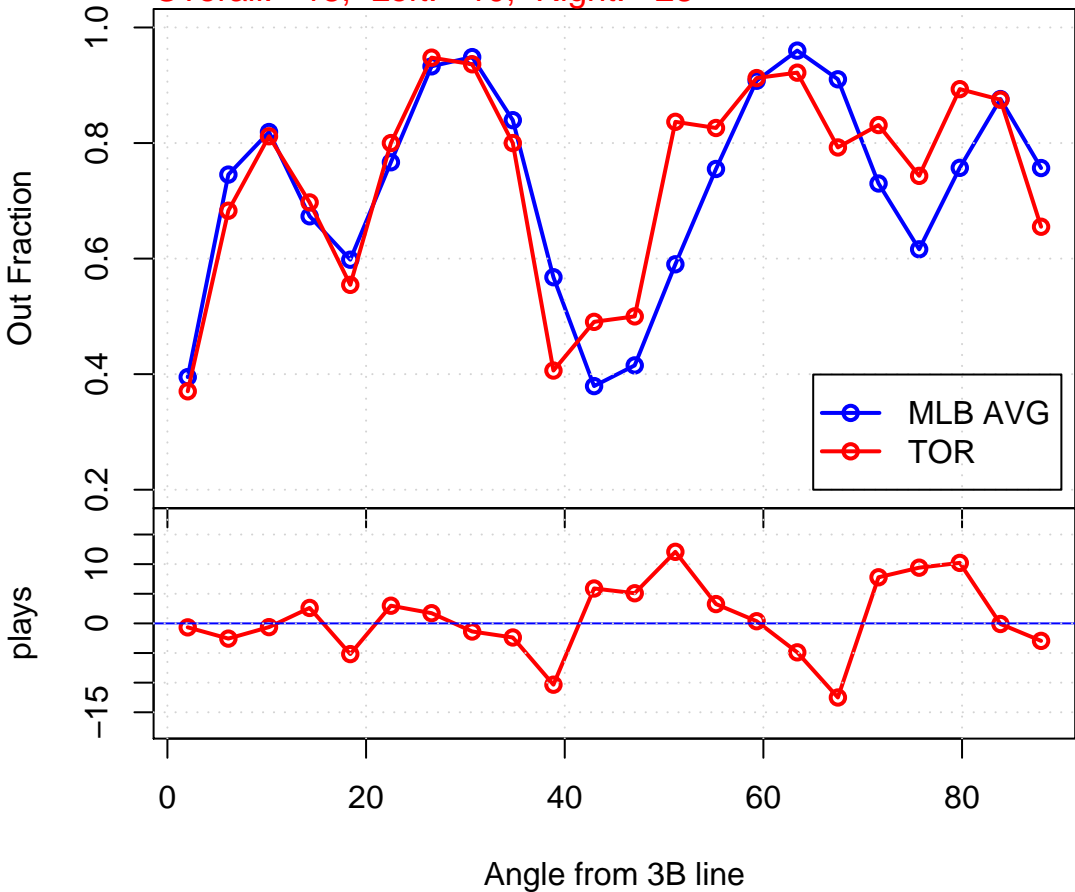

Infield Defense: BOS – 2006

Overall: 0, Left: +8, Right: -8

Infield Defense: NYA – 2006

Overall: -14, Left: -12, Right: -2

Infield Defense: TOR – 2006

Overall: +18, Left: -10, Right: +28

Infield Defense: BAL – 2006

Overall: -40, Left: -26, Right: -14

Infield Defense: TBA – 2006

Overall: -38, Left: -10, Right: -28

Infield Defense: MIN – 2006

Overall: -11, Left: +12, Right: -22

Infield Defense: DET – 2006

Overall: +40, Left: +8, Right: +32