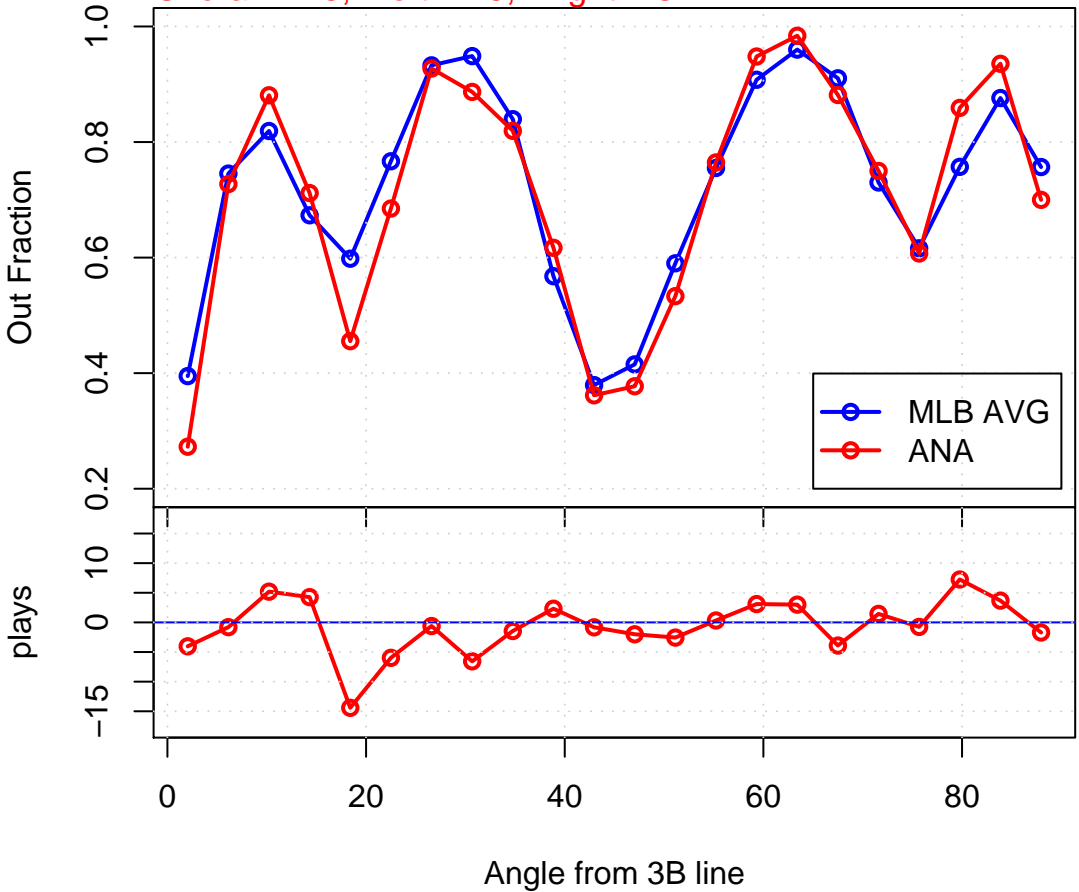

Infield Defense: CHA – 2006

Overall: +2, Left: +18, Right: -16

Infield Defense: CLE – 2006

Overall: -90, Left: -47, Right: -43

Infield Defense: KCA – 2006

Overall: -13, Left: -29, Right: +16

Infield Defense: OAK – 2006

Overall: 0, Left: -7, Right: +7

Infield Defense: ANA – 2006

Overall: -15, Left: -23, Right: +8

Infield Defense: TEX – 2006

Overall: -12, Left: -12, Right: 0

Infield Defense: SEA – 2006

Overall: -3, Left: -5, Right: +2