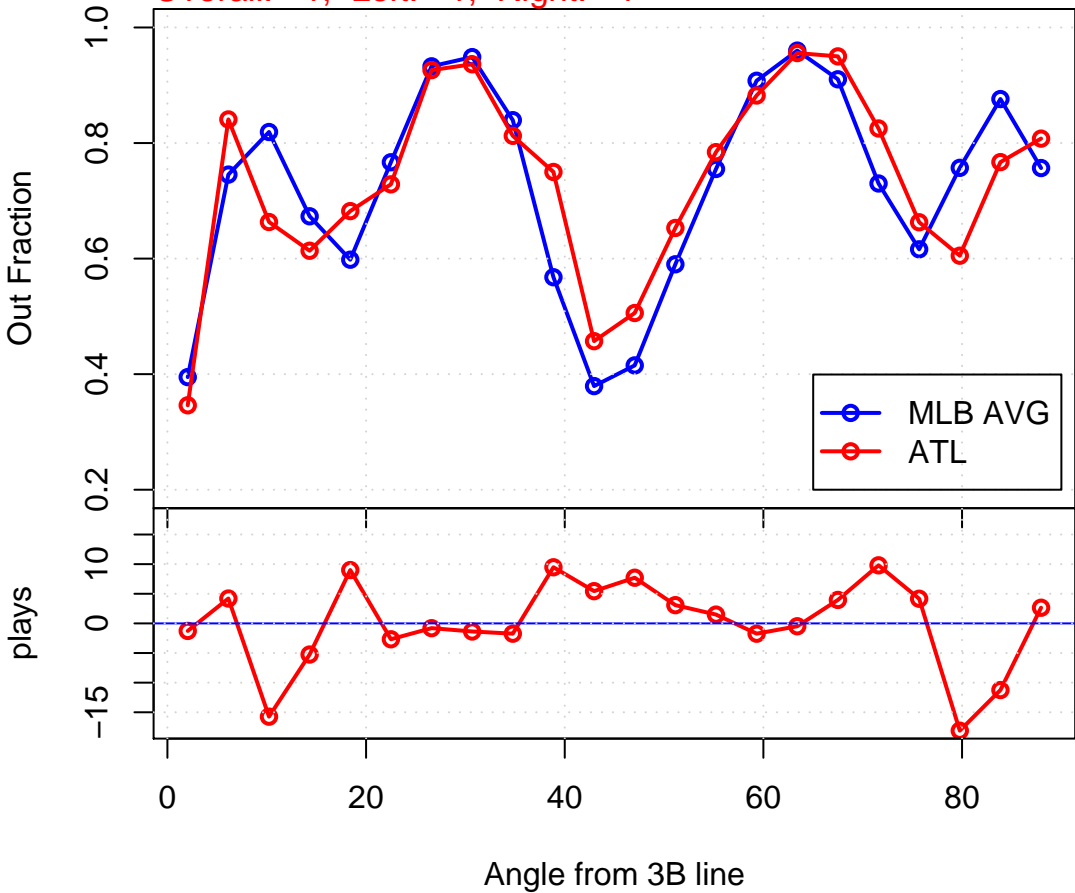

Infield Defense: NYN – 2006

Overall: +28, Left: +14, Right: +14

Infield Defense: PHI – 2006

Overall: +23, Left: +7, Right: +16

Infield Defense: ATL – 2006

Overall: +1, Left: -1, Right: +1

Infield Defense: FLO – 2006

Overall: +15, Left: +10, Right: +5

Infield Defense: WAS – 2006

Overall: -22, Left: -10, Right: -13

Infield Defense: SLN – 2006

Overall: +29, Left: +9, Right: +20

Infield Defense: HOU – 2006

Overall: +44, Left: +33, Right: +11