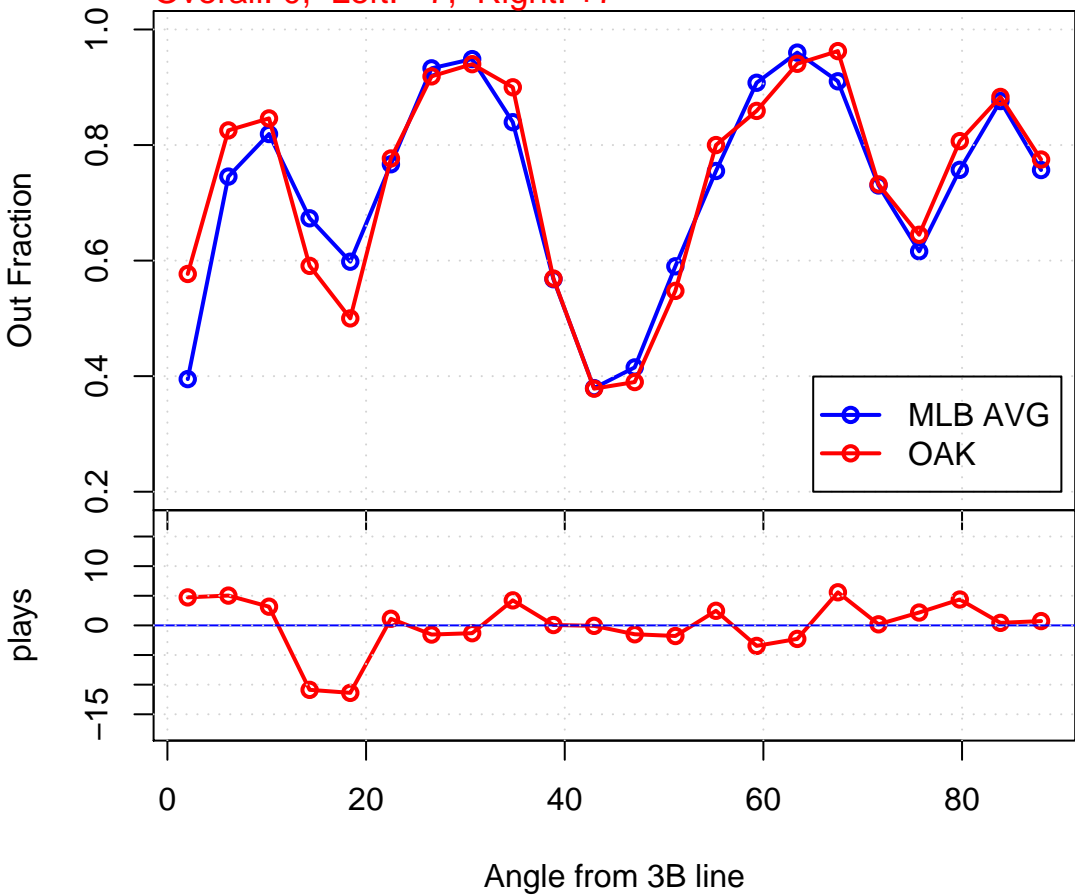

Infield Defense: CHA – 2006

Overall: +2, Left: +18, Right: -16

Infield Defense: CLE – 2006

Overall: -90, Left: -47, Right: -43

Infield Defense: KCA – 2006

Overall: -13, Left: -29, Right: +16

Infield Defense: OAK – 2006

Overall: 0, Left: -7, Right: +7

Infield Defense: ANA – 2006

Overall: -15, Left: -23, Right: +8

Infield Defense: TEX – 2006

Overall: -12, Left: -12, Right: 0

Infield Defense: SEA – 2006

Overall: -3, Left: -5, Right: +2