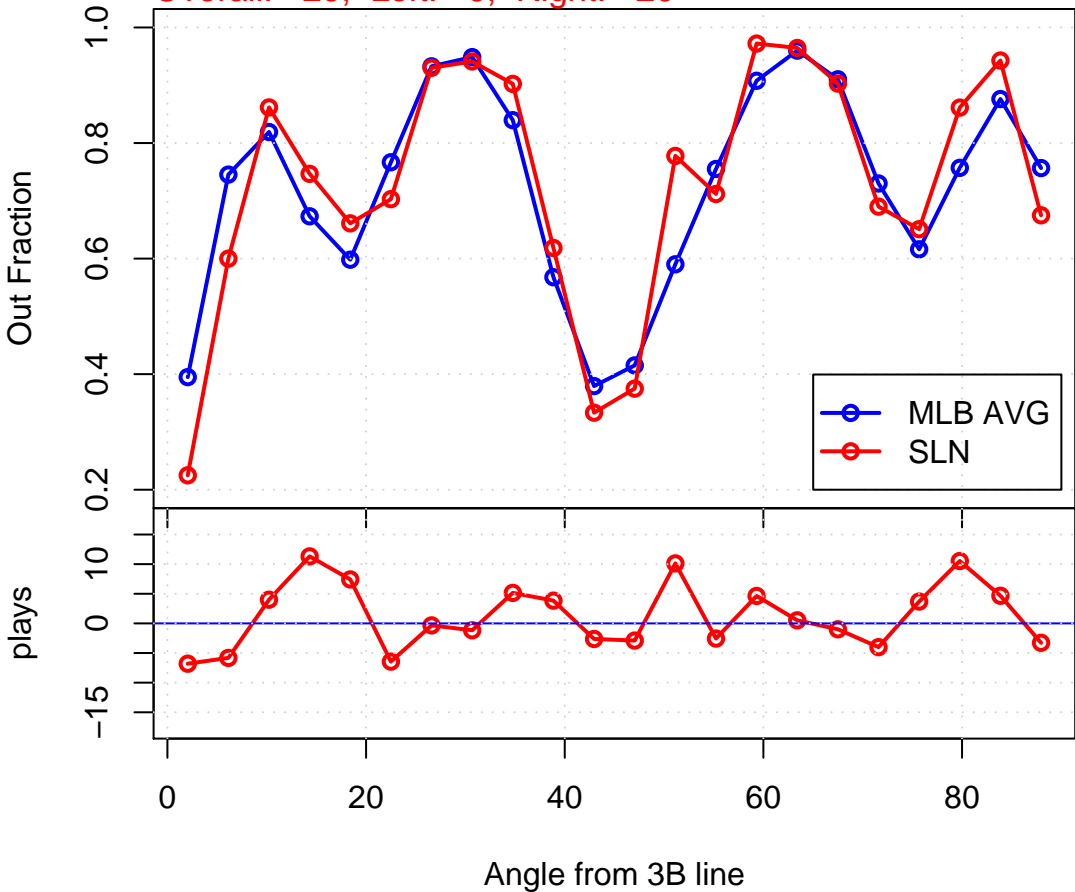

Overall: +15, Left: +10, Right: +5

Infield Defense: WAS – 2006

Overall: -22, Left: -10, Right: -13

Infield Defense: SLN – 2006

Overall: +29, Left: +9, Right: +20

Infield Defense: HOU – 2006

Overall: +44, Left: +33, Right: +11