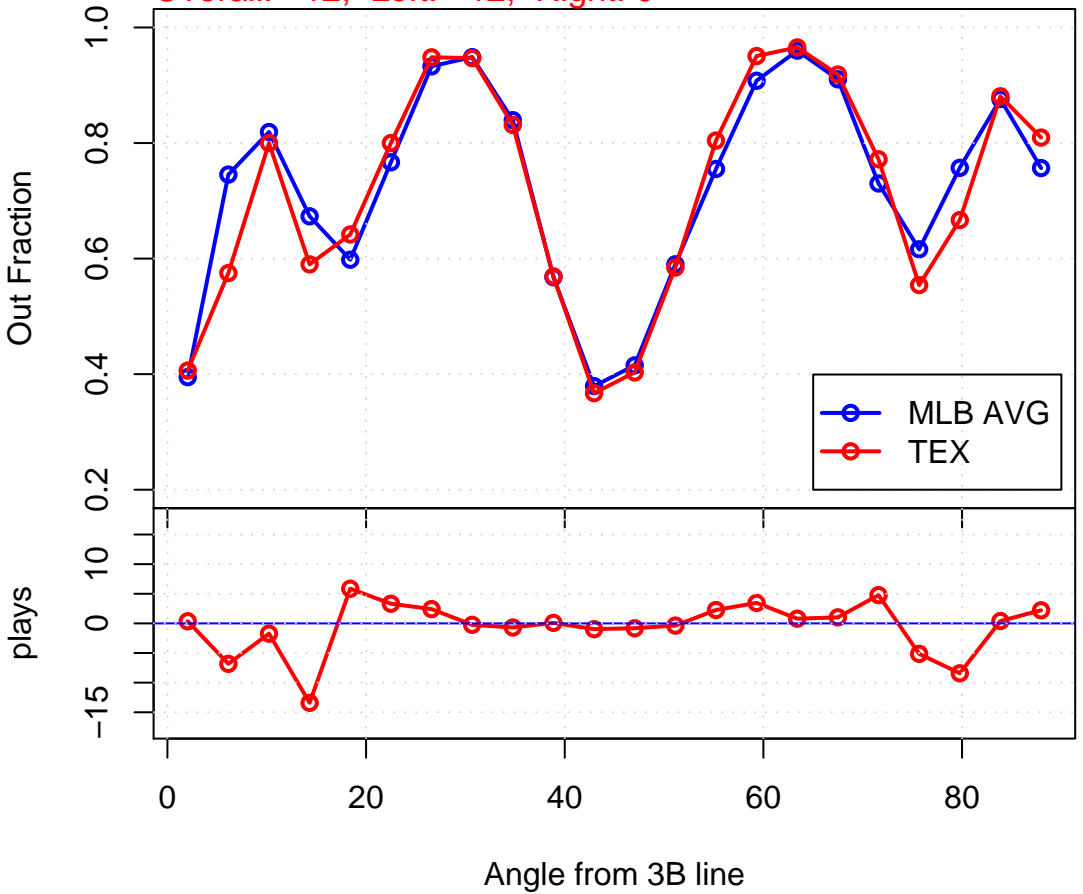

Overall: 0, Left: -7, Right: +7

Infield Defense: ANA – 2006

Overall: -15, Left: -23, Right: +8

Infield Defense: TEX – 2006

Overall: -12, Left: -12, Right: 0

Infield Defense: SEA – 2006

Overall: -3, Left: -5, Right: +2